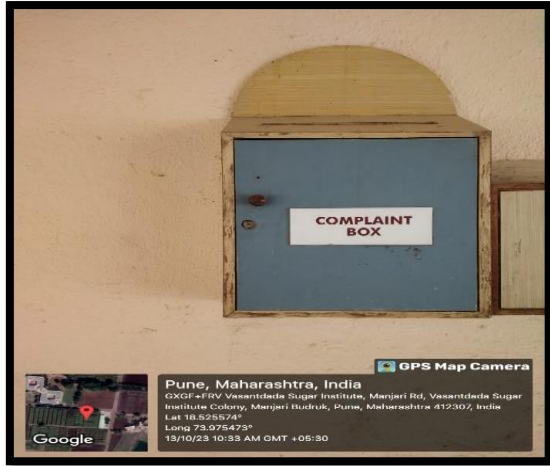

VASANTDADA SUGAR INSTITUTE
MANJARI BK, TALUKA HAVELI, DISTRICT PUNE-412 307

<https://www.vsisugar.com>

Criterion 7 - Institutional Values and Best Practices

7.1.1 Measures initiated by the Institution for the promotion of gender equity during the last five years.

Geotagged photographs

Complaint Box

First Aid Box

CCTV cameras installed

Security gate

Principal
Vasantdada Sugar Institute
 Manjari (Bk.), Tal. Haveli,
 Dist. Pune - 412 307